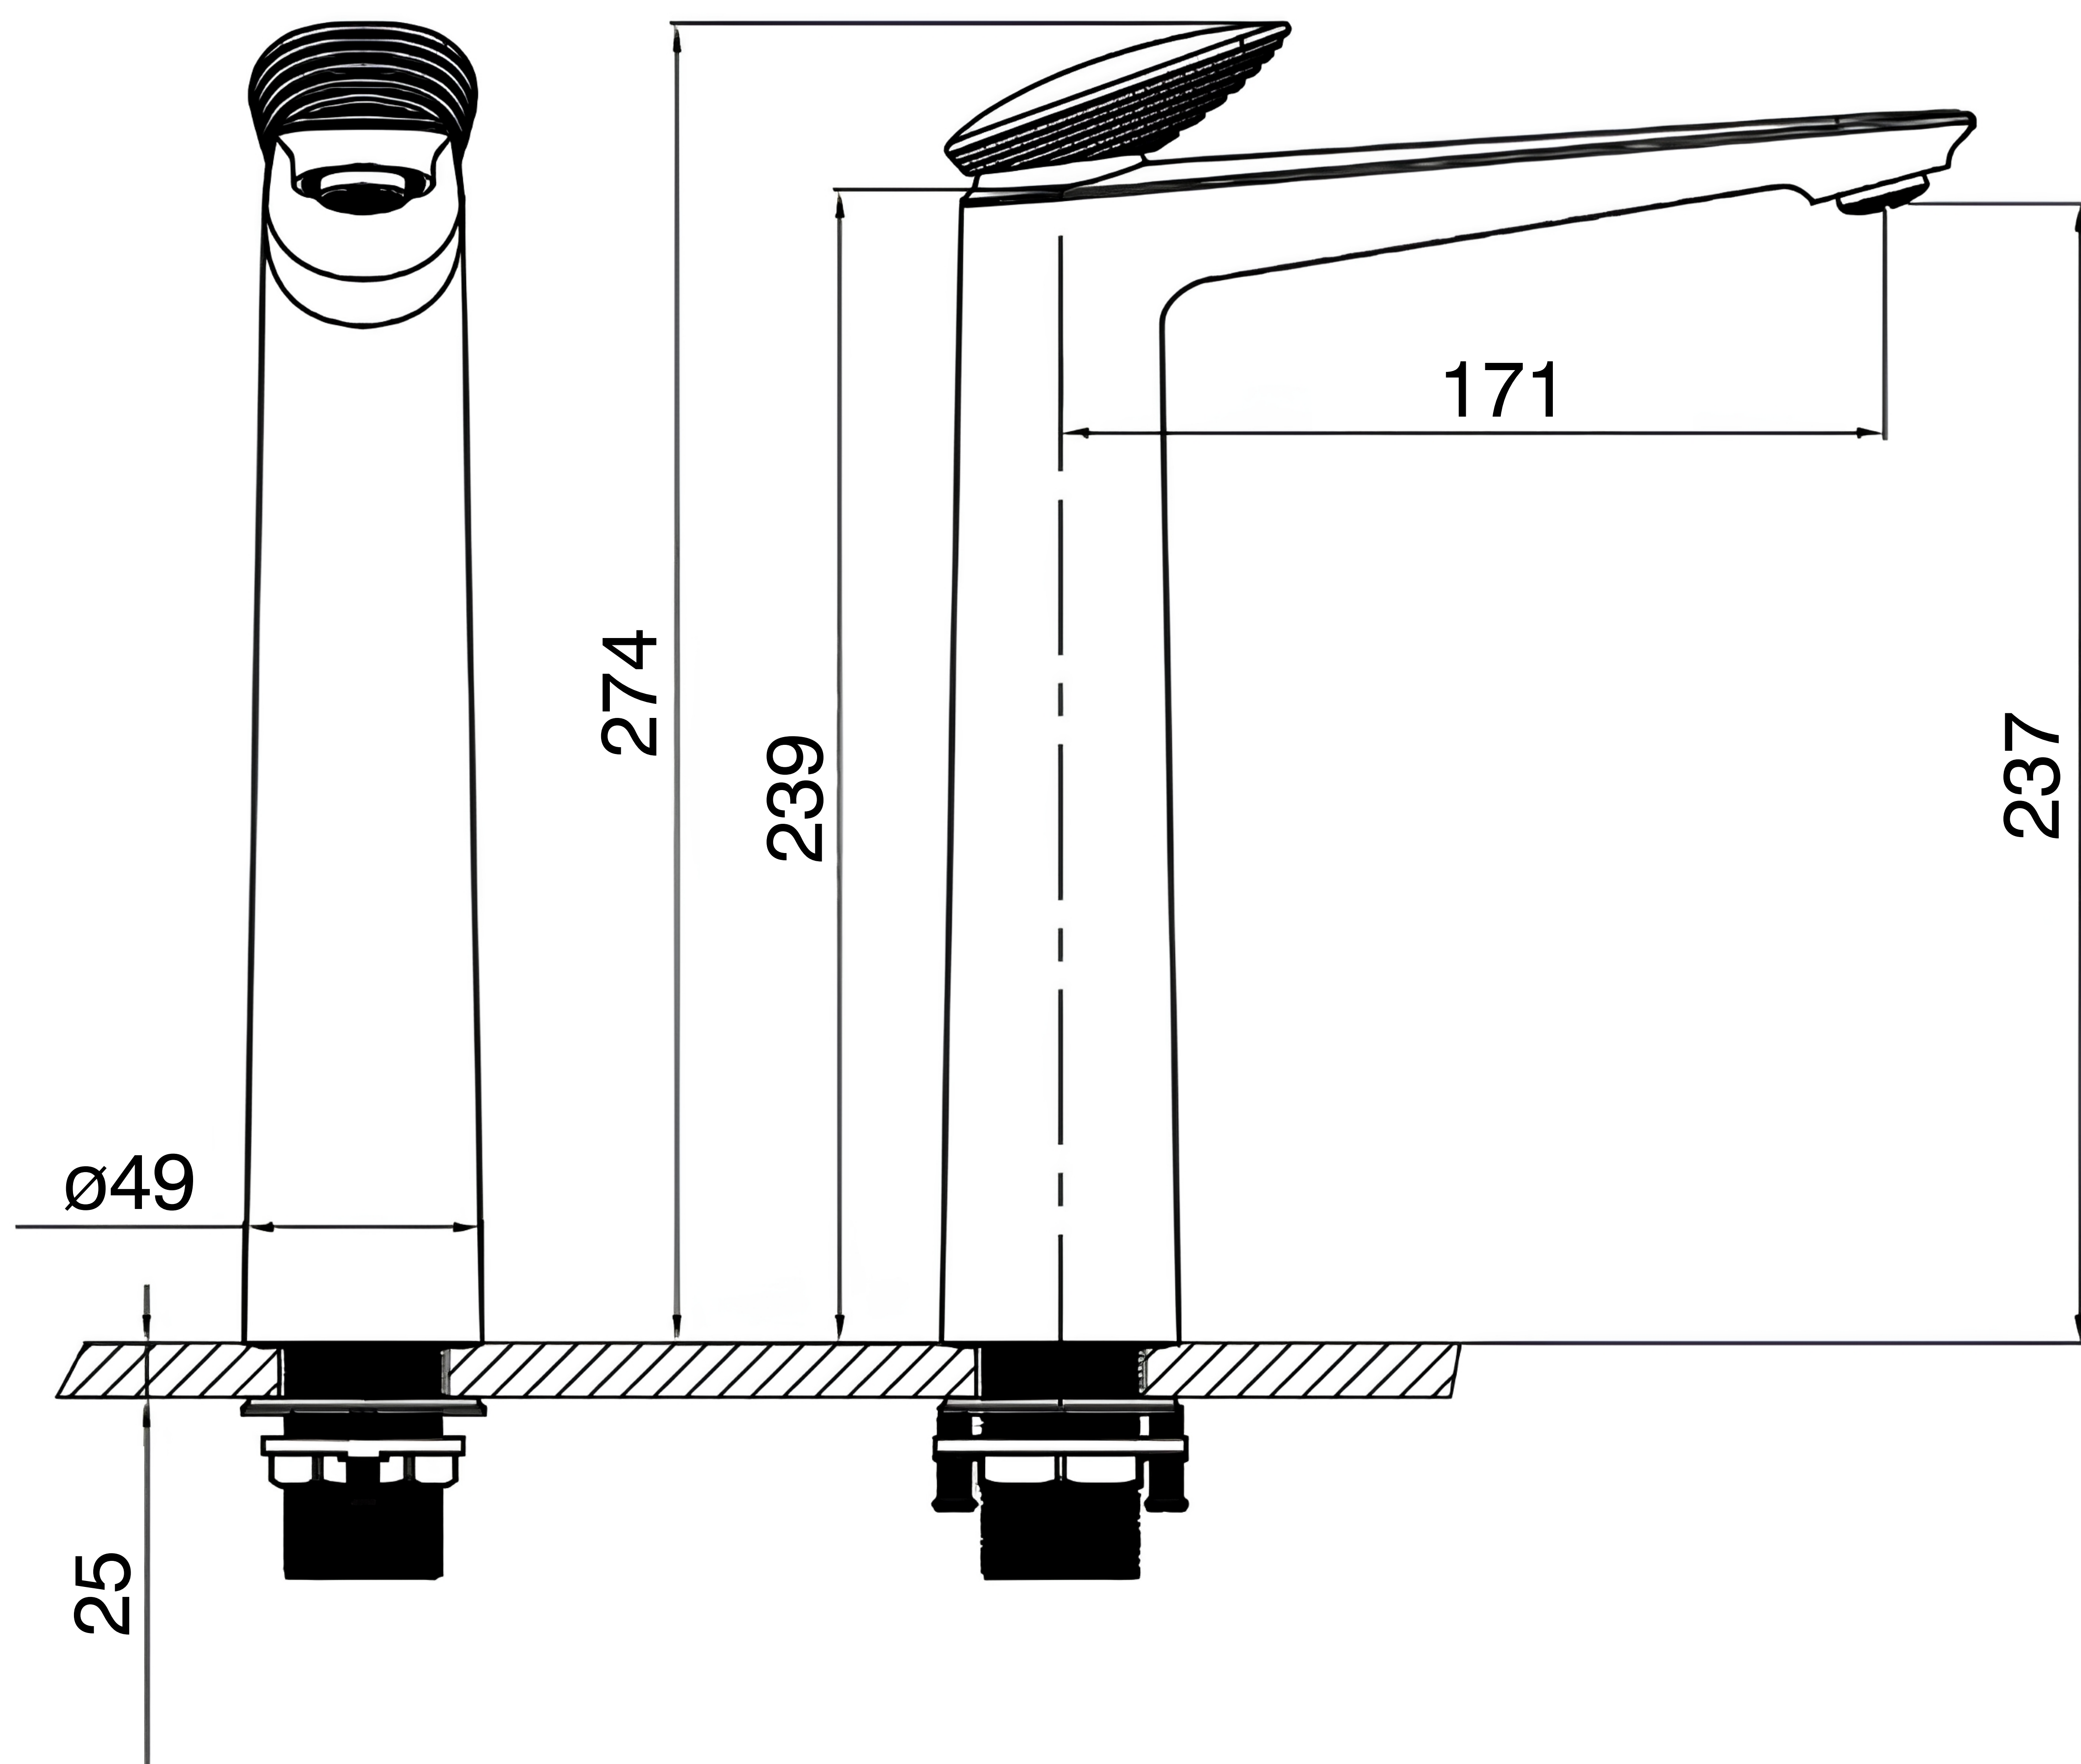

Tall Brass Basin Mixer

Product Code : 2612

Technical Drawing

All dimension are in **mm**